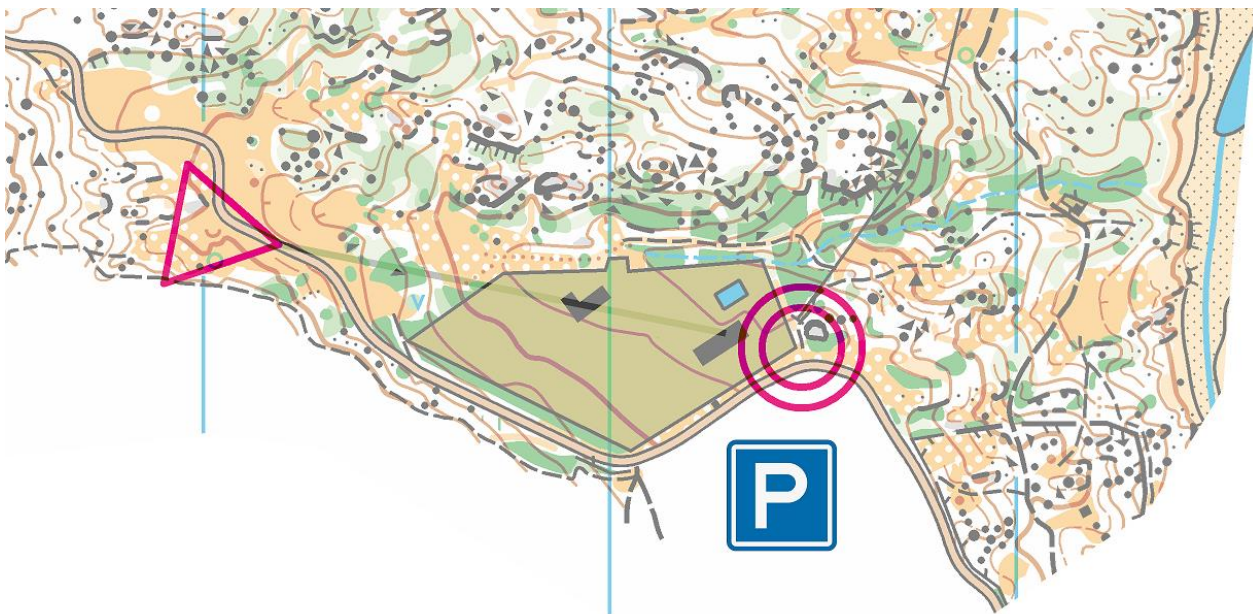

## SPORTIDENT TRAINING #6 SIT-06

DATE	TYPE	MAP
26th February 2022	First leg relay	Valle de Iruelas

Parking coordinates: [40.407517, -4.573416](#)

Distance parking to start: 450m (not marked)

Start: **mass start at 11:00am** (in case that there are many people attending the training, we might split the starts every 5 minutes).

CLASS	LENGTH	CONTROLS	SCALE
<b>MEN</b>	4.3 k	20	1/10000
<b>WOMEN</b>	4.3 k	20	1/10000
<b>OPEN</b>	2.7 k (normal course)	11	1/10000

**40.407517, -4.573416**