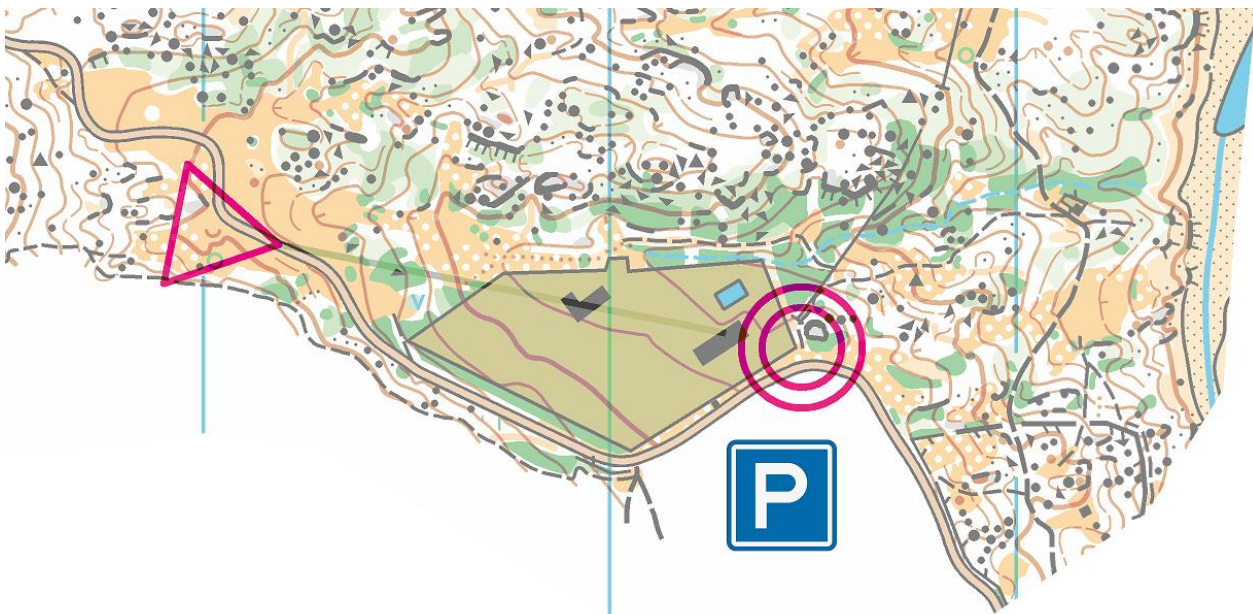

Máximus Winter O-Camp

Professional orienteering training camp in Spain

www.maximusocamp.com

SPORTIDENT TRAINING #6 SIT-06

DATE	TYPE	MAP
26th March 2022	First leg relay	Valle de Iruelas

Parking coordinates: [40.407517, -4.573416](#)

Distance parking to start: 450m (not marked)

Start: **mass start at 11:00am** (in case that there are many people attending the training, we might split the starts every 5 minutes).

CLASS	LENGTH	CONTROLS	SCALE
MEN	4.3 k	20	1/10000
WOMEN	3.3 k	15	1/10000
OPEN	2.7 k (normal course)	11	1/10000

40.407517, -4.573416